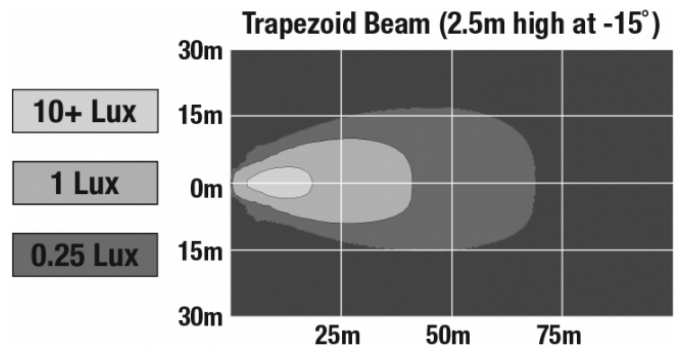

LED Work Lights - Model 6040

PHOTOMETRIC SPECIFICATIONS

Raw Lumen Output	1,050
Effective Lumen Output	770
Nominal LED Color Temperature	5000 K
Beam Pattern(s)	Forward Lighting - Trapezoid

APPLICATIONS

PRODUCT WARNINGS